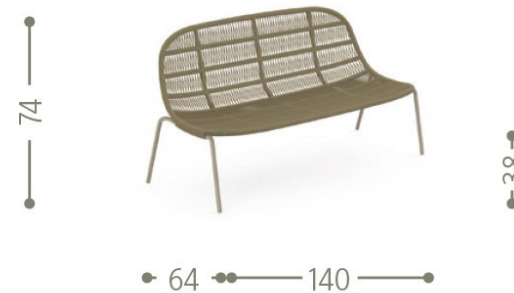

### **Panama Love Seat Sofa**

Love Seat Panama Sofa stands out for its wide and soft shapes characterizing the entire collection. The modern seat, realized in synthetic nautical rope and available in different colours, makes the product light and functional. Perfect for outdoor furniture, the Sofa does not give up on stability, guaranteed by the aluminium structure. Even cushions (optional), made with rope, are available in different shades without abandoning the style proposed by Panama collection.

*Brand:* **TALENTI**  
*Item type:* Sofa  
*Item code:* PANLOV-GR  
*Designer:* Ludovica + Roberto Palomba  
*Color:* Graphite  
*Dimension:* 140 x 64 x 38/74 cm

Please click the link for more option and finishes: